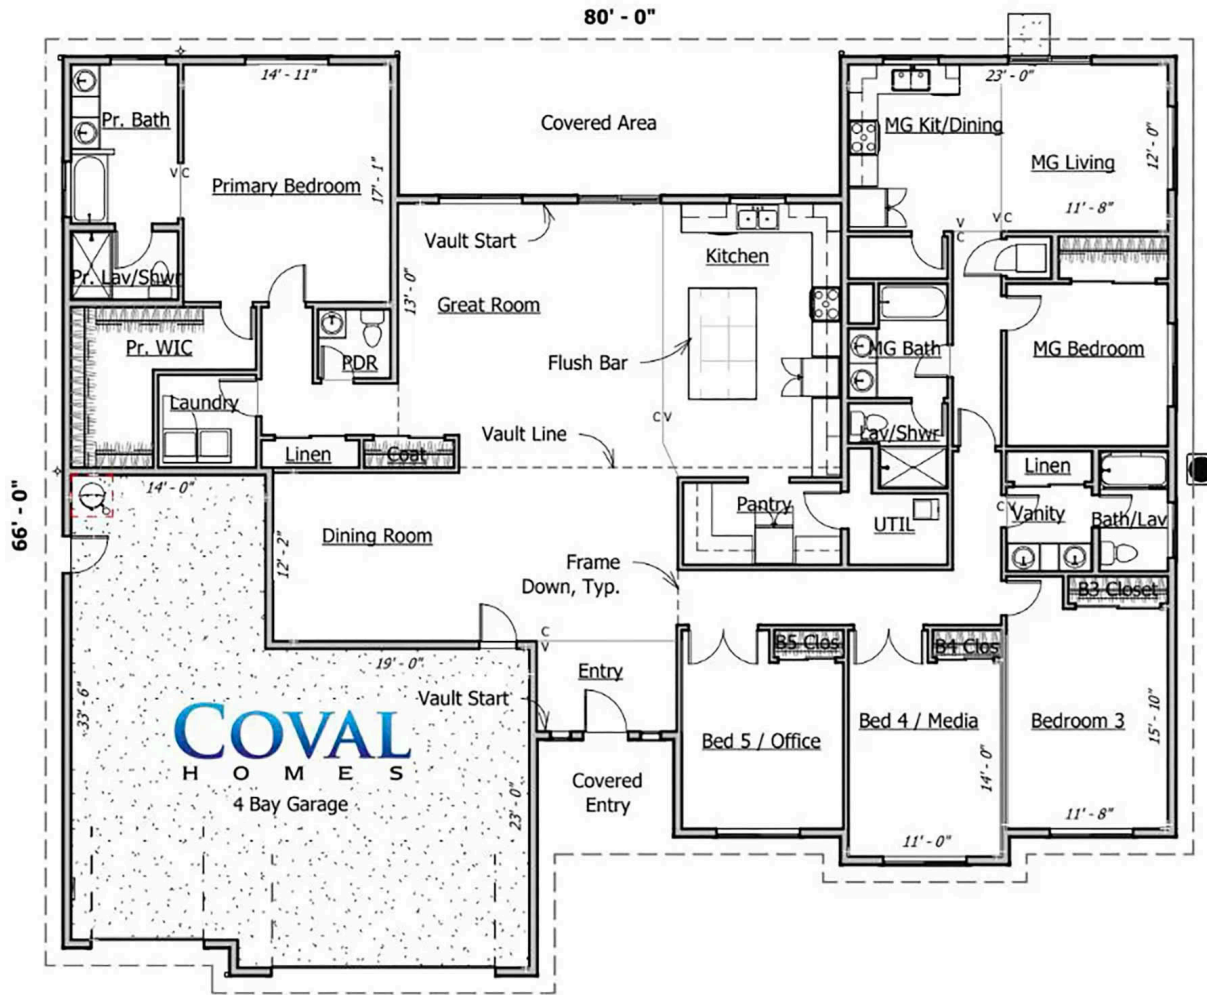

COVAL
H O M E S

Cottonwood Multi-gen

3,478

5

3.5

4

COVAL H O M E S

FRONT PERSPECTIVE

BACK PERSPECTIVE

LIVING SPACE: **3,478 SQ. FT.** BEDROOMS: **5** BATHROOMS: **3.5** STORIES: **1** GARAGES: **4**

OPTIONAL FEATURES

- 9' OR 10' CEILINGS
- SOLID SURFACE COUNTERTOPS
- FARMHOUSE SINKS
- FIREPLACE IN GREAT ROOM
- GABLE SHAKES
- CUSTOM TILE SHOWER
- SOLID WOOD DOORS